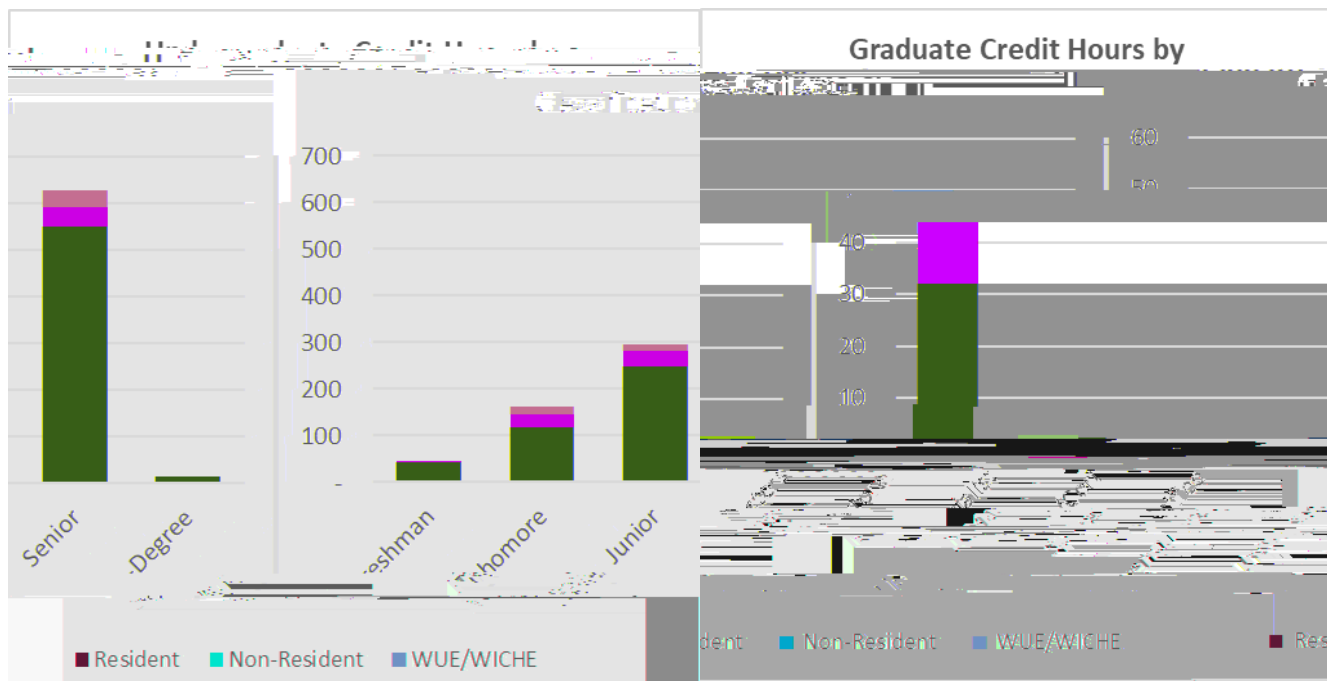

# UNIVERSITY OF NORTHERN COLORADO

Resident	Non-Resident	WUE/WICHE	Total	%	Interim 2020/21 Total
			45	3.9%	150.0%
			163	14.2%	

Resident	Non-Resident	WUE/WICHE	Total	Resident	Non-Resident	WUE/WICHE	Total
----------	--------------	-----------	-------	----------	--------------	-----------	-------